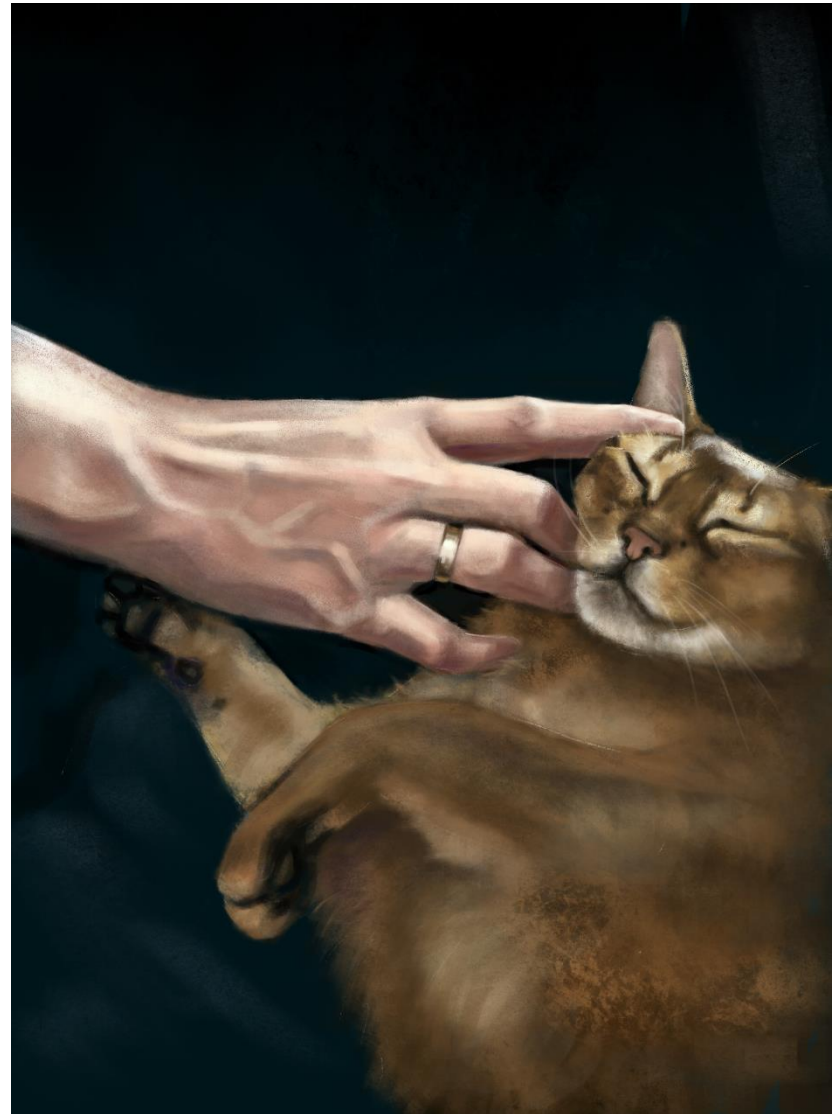

1. Alex Beckinsale, *With You* (2021), digital drawing on printed cotton rag, 52 x 72cm. **\$450.20 edition 1/3.**
Photo courtesy the artist.

2. Alex Beckinsale, *Sea Glass* (2021), digital drawing on printed cotton rag, 42 x 52cm. **\$268.50 edition 1/3.**
Photo courtesy the artist.

3. Alex Beckinsale, *Still Waters* (2021), digital drawing on printed cotton rag, 42 x 52cm. **\$268.50 edition 1/3.** Photo courtesy the artist.

4. Alex Beckinsale, *Lap Cat* (2021), digital drawing on printed cotton rag, 32 x 42cm. **\$203.00 edition 1/3.**
Photo courtesy the artist.