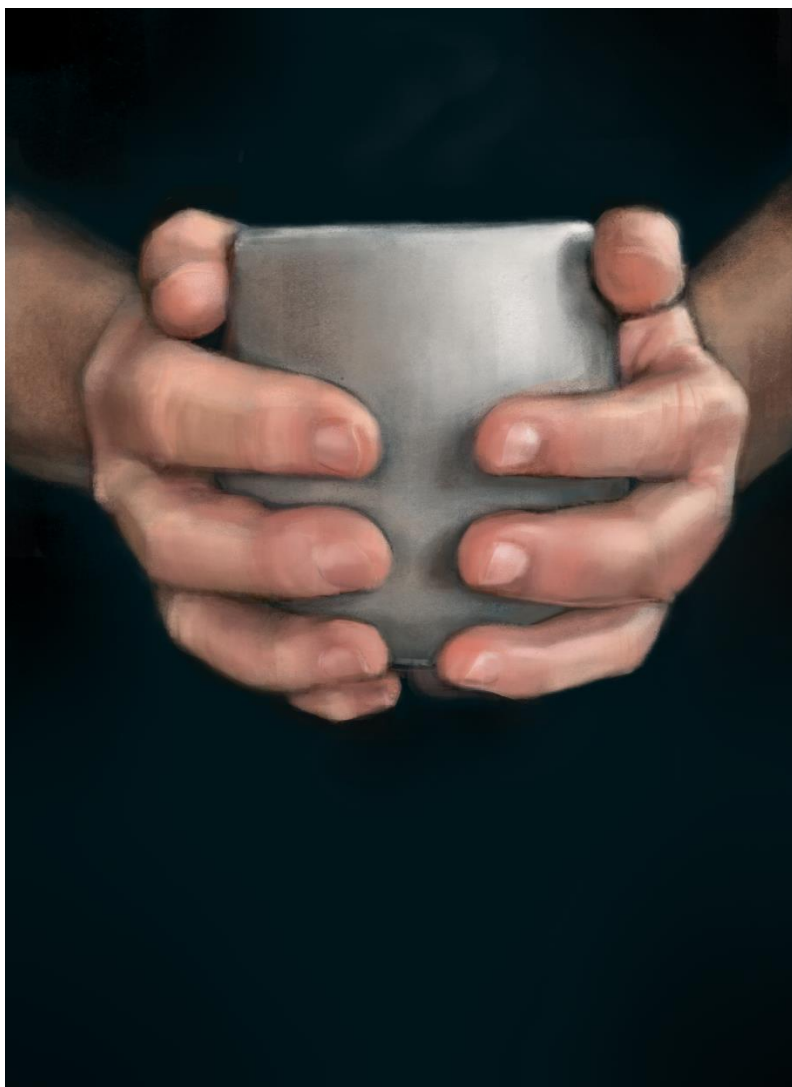

Centre for
Creative Health

Centre for Creative Health
Exhibition Program

Comfort

Alex Beckinsale

CCH Gallery, SpARC, Modbury Hospital
13 December 2021 – 7 April 2022

To purchase an artwork, please contact Victoria Bowes, CCH Program Administrator, at vbowes@creativehealth.org.au

1. Alex Beckinsale, *With You* (2021), digital drawing on printed cotton rag, 52 x 72cm. **\$450.20 edition 1/3.**
Photo courtesy the artist.

2. Alex Beckinsale, *Sea Glass* (2021), digital drawing on printed cotton rag, 42 x 52cm. **\$268.50 edition 1/3.**
Photo courtesy the artist.

3. Alex Beckinsale, *Still Waters* (2021), digital drawing on printed cotton rag, 42 x 52cm. **\$268.50 edition 1/3.** Photo courtesy the artist.

4. Alex Beckinsale, *Lap Cat* (2021), digital drawing on printed cotton rag, 32 x 42cm. **\$203.00 edition 1/3.**
Photo courtesy the artist.

5. Alex Beckinsale, *Coffee* (2021), digital drawing on printed cotton rag, 32 x 42cm. \$203.00 edition 1/3.
Photo courtesy the artist.

6. Alex Beckinsale, *Picked Flowers* (2021), digital drawing on printed cotton rag, 52 x 72cm. **\$450.20 edition 1/3.** Photo courtesy the artist.